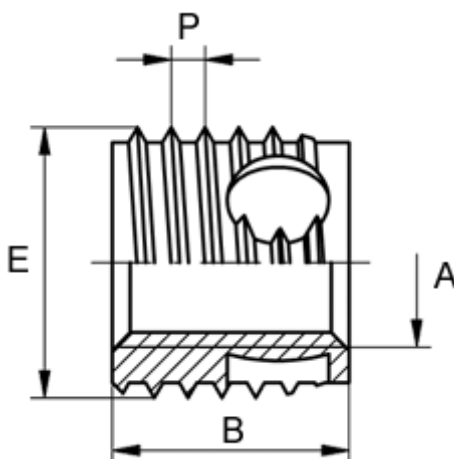

Article number: 12338000160500  
Description: KLEE-coil 338 000 160.500  
M16 St. steel 1.4305

## Measures

---

Female thread A	= M16
Length B	= 24
Male thread E	= 20.0
Min hole depth blind hole	= 28
Thread pitch P	= 2.00
Type	= 338 000 160 ...